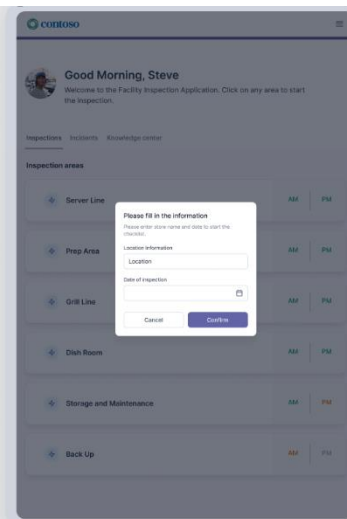

Spyglass MTG Can Help!

We can help your employees capture and share facility inspection data via a tablet device. [Contact us today!](#)

About Spyglass MTG- A Women Owned/Women Led Company

For over 15 years, we've closely partnered with Microsoft to bring their vast and expanding suite of enterprise solutions to our clients. We leverage proven methodologies, migration tools and expert consultants to architect, build, deploy, migrate to, and manage Microsoft solutions. Whether you are deploying or upgrading M365, implementing Azure, deploying Teams, building a SharePoint Site, developing a Security or Governance Model, designing a Modern Warehouse or BI Solution, or developing AI apps on the Power Platform, we can help!