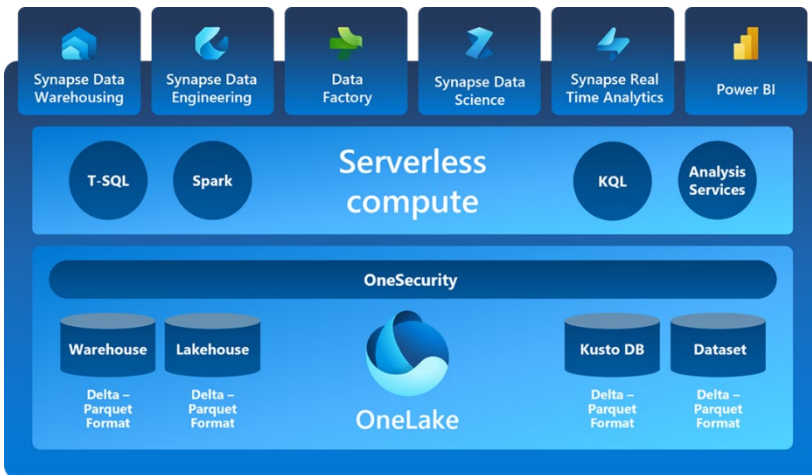

Fabric & Power BI Factory

Your Own Fabric & Power BI Team on Demand at a Fraction of the Cost

The Problem

Microsoft Fabric & Power BI platforms are fantastic, but the development on this platform can quickly become complicated for the citizen developer and enterprises to manage.

The Solution

Spyglass' Fabric & Power BI Factory provides customers on-demand capacity to develop your lakehouse, machine learning or streaming solution in Fabric. The Fabric Factory is a full-service model from requirements, scoping, design, development, support as well as administration and management for the platform as desired.

Fabric Factory Benefits

- **Time to Market**- turn apps around quicker with on- demand access to skills across all Fabric & Power BI areas
- **Cost Savings**- hire us for a fraction of the price of a full-time team- packages start at just $25k!
- **Flexibility**- prepay for work, use it when you need it, and add funds at any time
- **Repeatability**- Spyglass' proven methodology and toolkit provides repeatable process and accelerators to speed the development of your solution
- **Efficiency**- our proprietary inventory process prevents recreation of like solutions

Spyglass MTG Can Help!

Contact us today to discuss how we can help your organization fully utilize Microsoft's Fabric & Power BI!

About Spyglass MTG- A Women Owned/Women Led Company

For over 15 years, we've partnered with Microsoft to expertly deliver their vast and ever-evolving suite of enterprise solutions to clients. Specializing in Data, AI, and Security services on the Microsoft clouds, we can help you select, architect, implement, migrate to, and manage your Microsoft products. With Spyglass as your trusted ally, you can securely harness the power of Microsoft technology to drive strategic business decisions, optimize processes, predict customer behavior, spot market trends, and empower your business to stay ahead in today's competitive landscape.

Infrastructure Azure
Data & AI Azure
Digital & App Innovation Azure
Modern Work
Security