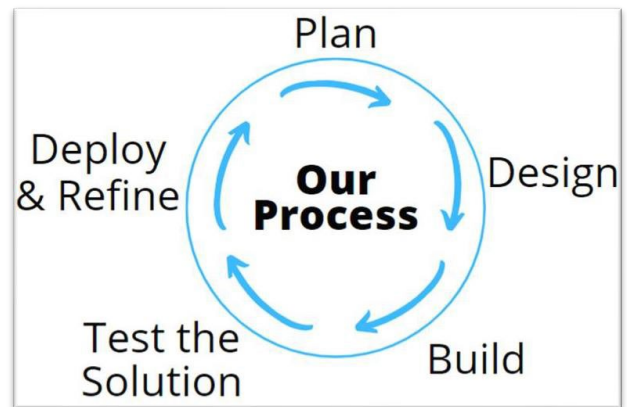

Fabric & Power BI Factory

Your Own Fabric & Power BI Team on Demand at a Fraction of the Cost

The Problem

Microsoft Fabric & Power BI platforms are fantastic, but the development on this platform can quickly become complicated for the citizen developer and enterprises to manage.

The Solution

Spyglass' Fabric & Power BI Factory provides customers on-demand capacity to develop your lakehouse, machine learning or streaming solution in Fabric. The Fabric Factory is a full-service model from requirements, scoping, design, development, support as well as administration and management for the platform as desired.

Fabric Factory Benefits

- **Time to Market**- turn apps around quicker with on- demand access to skills across all Fabric & Power BI areas
- **Cost Savings**- hire us for a fraction of the price of a full-time team- packages start at just $25k!
- **Flexibility**- prepay for work, use it when you need it, and add funds at any time
- **Repeatability**- Spyglass' proven methodology and toolkit provides repeatable process and accelerators to speed the development of your solution
- **Efficiency**- our proprietary inventory process prevents recreation of like solutions

Spyglass MTG Can Help!

Contact us today to discuss how we can help your organization fully utilize Microsoft's Fabric & Power BI!

About Spyglass MTG- A Women Owned/Women Led Company

For over 15 years, we've partnered with Microsoft to expertly deliver their vast and ever-evolving suite of enterprise solutions to clients. Specializing in Data, AI, and Security services on the Microsoft clouds, we can help you select, architect, implement, migrate to, and manage your Microsoft products. With Spyglass as your trusted ally, you can securely harness the power of Microsoft technology to drive strategic business decisions, optimize processes, predict customer behavior, spot market trends, and empower your business to stay ahead in today's competitive landscape.

Infrastructure Azure
Data & AI Azure
Digital & App Innovation Azure
Modern Work
Security