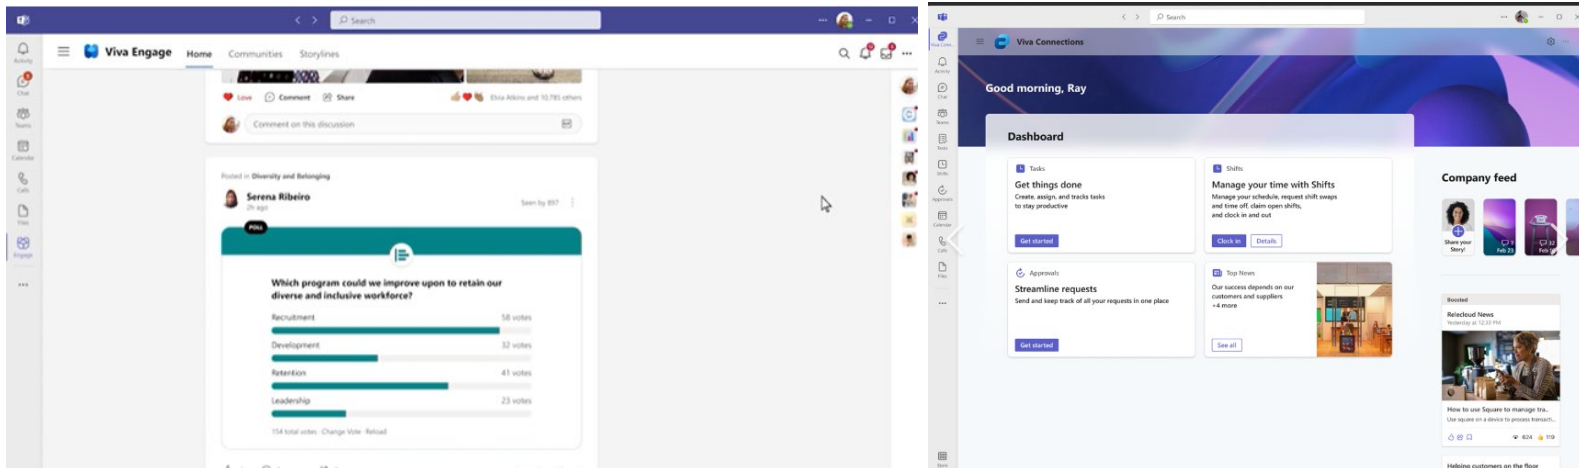

Connect and Engage with Viva: 3-Week Implementation

Leveraging Viva to find, present, connect, and engage employees better with their information.

The Problem

Whether full-time, part-time, frontline, remote, or hybrid, Employees have a hard time sometimes finding the information that they need particularly when it was information created prior to them joining the company or from created by a different group. Being able to bring the most relevant information and people to contact in a simple and easy to use solution is key to increasing productivity and minimizing wasted time.

The Solution

The Spyglass Connect and Engage with Viva offering allows you to present relevant information to employees in the interfaces they are already using. Our offering delivers personalized card views into your company's critical employee resources through adaptive cards and Viva data sources while increasing the flexibility for users to engage and connect with each other. The solution can be integrated with Teams and other M365 applications and can even be paired with the Spyglass "Grow with Viva" offering to expand the reach of Viva. Spyglass Viva in Teams is a full-service model from requirements, scoping, design, development, and support.

Agenda

- Week 1
 - Discovery and Use case Development begins
- Week 2
 - Development continues and plan out connect cards
- Week 3
 - MVP Roadmap and Testing

Deliverables

- MVP showcases the abilities of Viva and other M365 applications