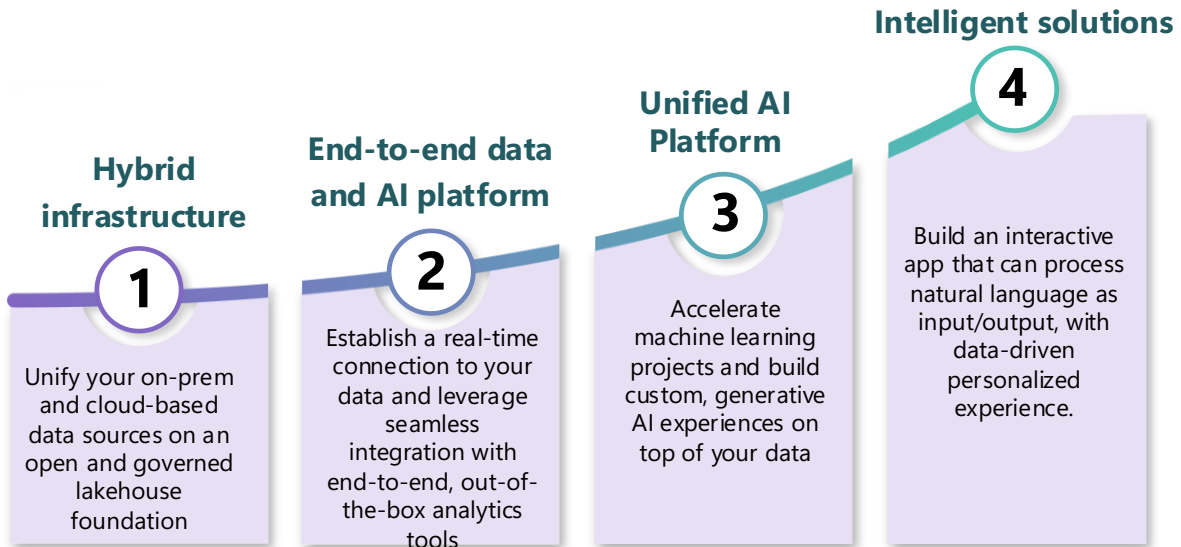

Spyglass Constellation

YOUR UNIFIED AI & DATA PLATFORM
FOR INNOVATION AND GROWTH

Spyglass Constellation is your launchpad for accelerating and simplifying Data and AI transformation. By combining Spyglass' AI GENIE and Fabric LOOM, it provides a comprehensive **foundation for developing, deploying, and managing advanced AI capabilities at scale.** With its ability to unlock the full value of your data, Constellation helps organizations rapidly build and scale custom AI applications, machine learning models, Retrieval-Augmented Generation (RAG), batch RAG, and Agentic solutions.

Purpose-built for industries like **Higher Education, Health and Life Sciences, Financial Services, Insurance, Manufacturing, and Retail**, it delivers the tools, scalability, and innovation needed to thrive in today's AI-driven world. **With Spyglass Constellation, your Data and AI journey becomes simpler, smarter, and faster.**

Rapid Development of RAG & AI Applications:

- **Streamline Knowledge Retrieval:** Build RAG Apps to deliver accurate, context-aware responses using your enterprise data.
- **Seamlessly Integrate Data Sources:** Connect to diverse data repositories, including structured and unstructured data.
- **Accelerate Deployment:** Utilize pre-built frameworks and tools to reduce time and bring RAG solutions to production faster.