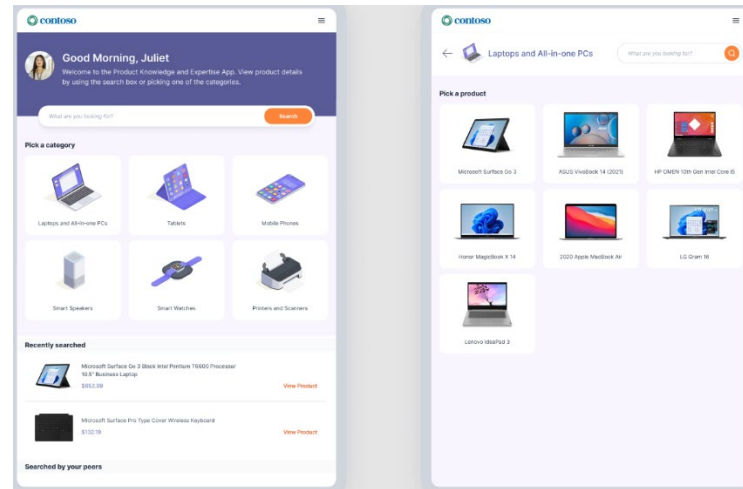

Product Knowledge Application Jumpstart

Enable your frontline employees with quick access to crucial product information

The Problem

Empowering frontline workers with quick access to information needed is crucial for their performance and thriving in their role. Retail store employees are often asked questions about products from the customers. While it is near impossible to memorize every detail for every product, it is possible to give your employees a platform to quickly find that information.

The Solution

Spyglass's Product Knowledge Application Jumpstart is an offer that enables your frontline workers with an app that provide quick access to product documentation and other self-enabling data needed to provide accurate information to their customers. The employee is equipped with a Power Platform Solution that is accessible via Microsoft Teams on a mobile device for quick access to information they need. In addition to Power Apps, we also leverage Viva Learning and Viva Topics, to create an app that provides easy access to documents and data to help employees better understand products, in turn helping their customers do the same.

Agenda

- Week 1
  - Requirements & Design
- Week 2 & 3
  - Development
- Week 4 & 5
  - Testing & Deployment

Deliverables

- Fully deployed mobile driven Power App solution
  - Leverages Power Automate, Power BI, Viva Connection, and Teams Adaptive cards

Spyglass MTG Can Help!

We can help your frontline employees gain quick access to crucial product information. [Contact us today!](#)

About Spyglass MTG- A Women Owned/Women Led Company

For over 15 years, we've closely partnered with Microsoft to bring their vast and expanding suite of enterprise solutions to our clients. We leverage proven methodologies, migration tools and expert consultants to architect, build, deploy, migrate to, and manage Microsoft solutions. Whether you are deploying or upgrading M365, implementing Azure, deploying Teams, building a SharePoint Site, developing a Security or Governance Model, designing a Modern Warehouse or BI Solution, or developing AI apps on the Power Platform, we can help!