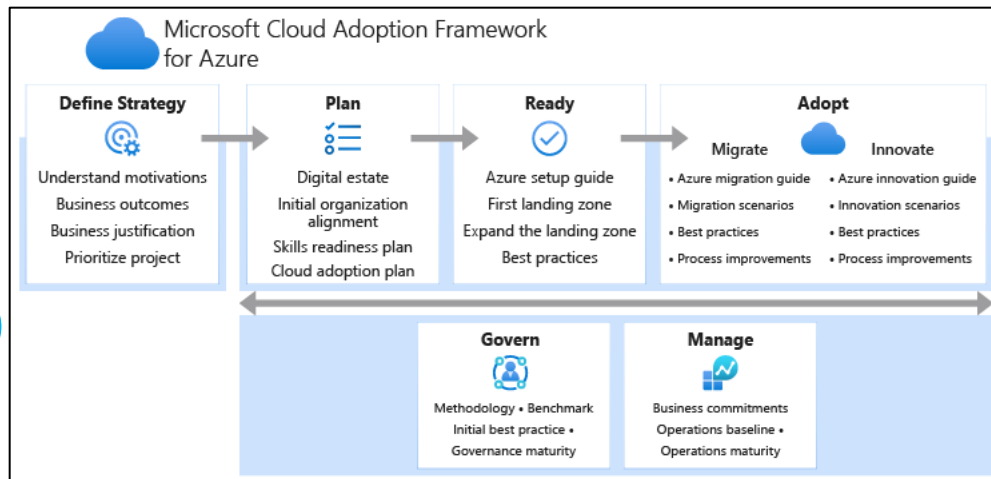

The Results

- Solid strategy for cloud adoption plan
- Architectural Design Document that provides a scaffolding for your cloud deployment
- Landing Zone resources deployed with Infrastructure Code allowing for continued management through code